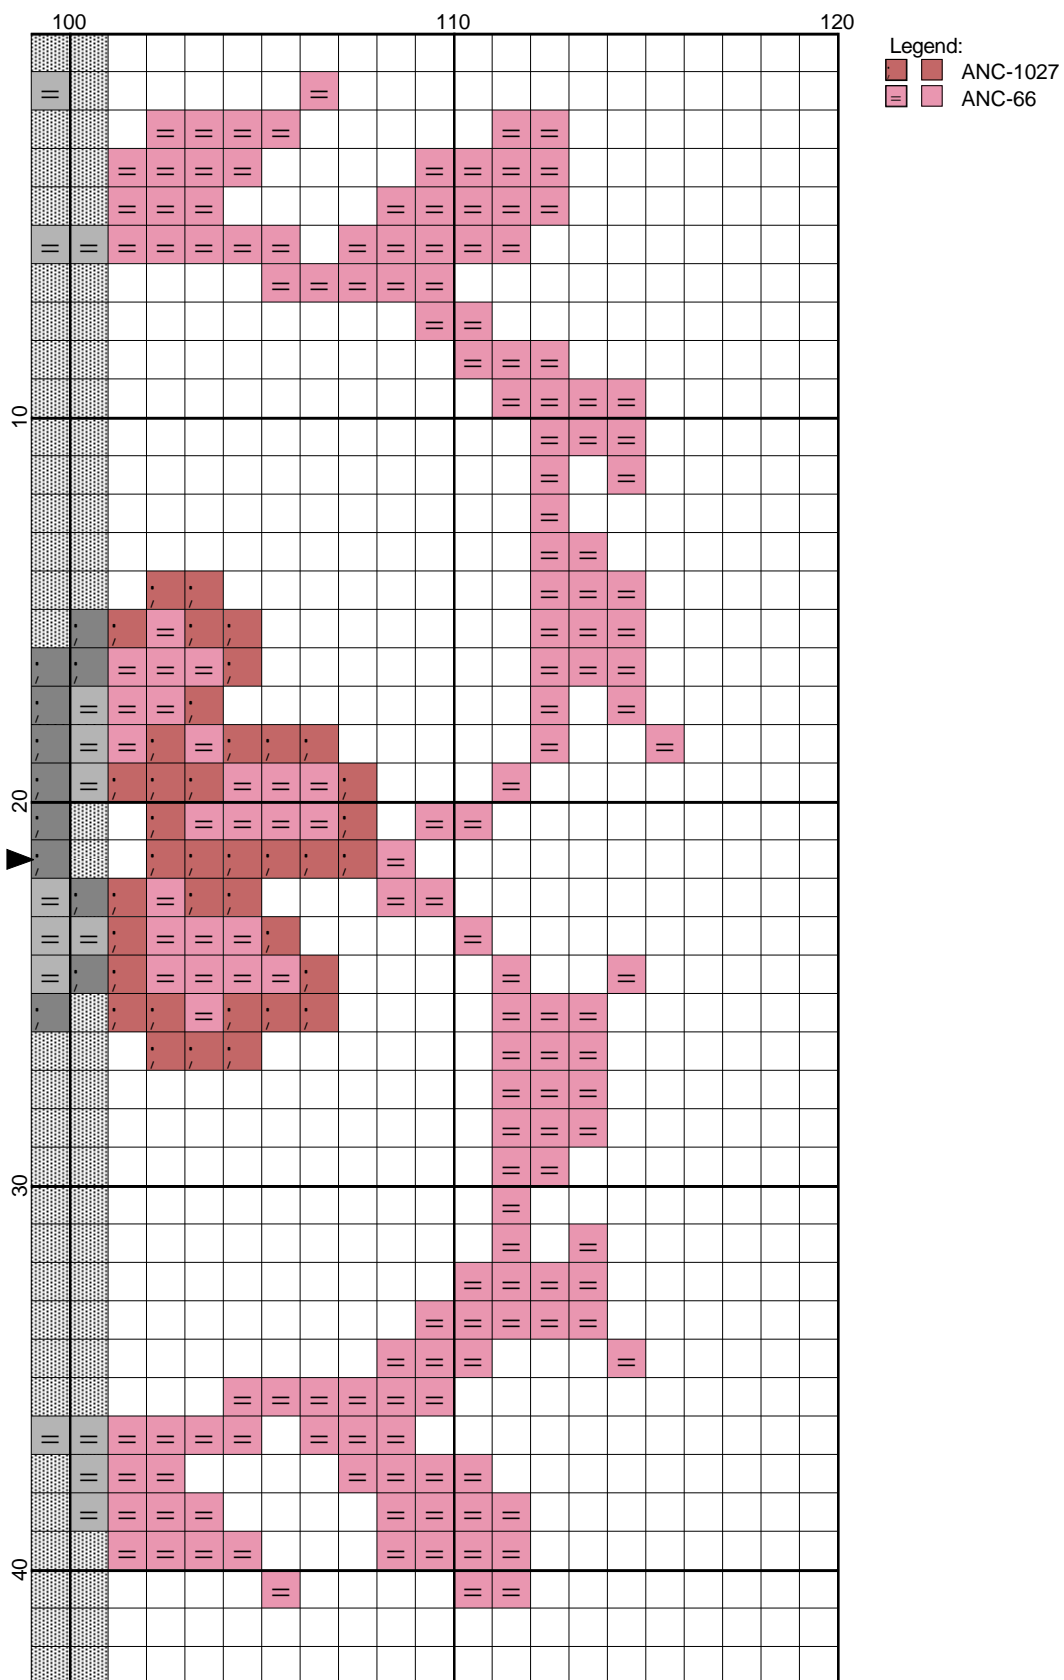

MARIETA FLORAL BOUTON 2018 by

MARIETA FLORAL BOUTON 2018

Grid Size: 120W x 43H
Design Area: 8,21" x 2,86" (115 x 40 stitches)

Legend:

 [2] ANC 1027 Rose Wine - med dk

 [2] ANC 66 Raspberry - lt